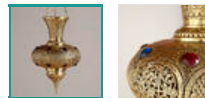

Home > [Search Term: nakashi](#) > Embossed Nakashi Jewel Lantern Candleholder

Rollover to Zoom | [Click to View Larger](#)

EMBOSSED NAKASHI JEWEL LANTERN CANDLEHOLDER

SKU# 461952

\$219.00

☆☆☆☆☆ [Write the first review](#)

QTY

[ADD TO CART](#)

IN STOCK

[Tweet](#)

OVERVIEW

REVIEWS

Why We Love It

Light up the evening with our Nakashi Embossed Jewel Lantern Candleholder, ideal for illuminating a space in a dramatic way. Handcrafted by of artisans based in a small town in Uttar Pradesh, Northern India, they use a traditional Rajasthani technique called Nakasi. Each piece takes up to 5 days to complete, and after the lantern is formed in metal, designs are traced and then carved and chiseled into the metal for a unique embossed look.