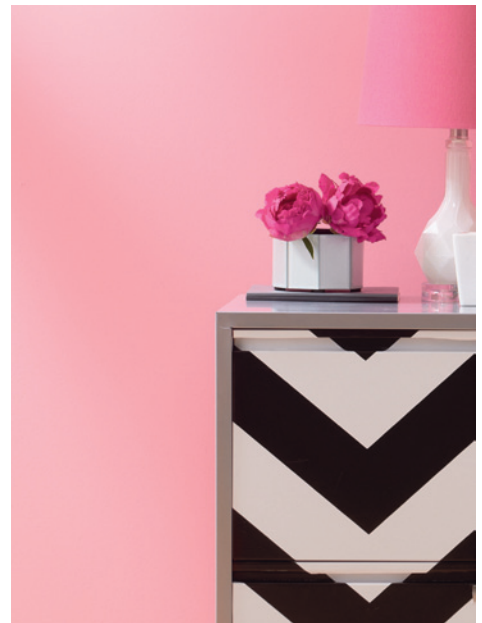

DIY123

A fresh color or pattern is the easiest way to recharge your living space for spring—and now it's easier than ever thanks to **Devine Color® Paint and Wallpaper**, available at Target®. Choose from 12 creamy hues in perfectly sized grab-and-go containers and 12 coordinated patterns of peel-and-stick wallpaper.

Devine It Yourself

PUT A SIMPLE SPIN ON DIY WITH THESE INSTANT UPGRADES

1 Shelf talk. All you need is one visual stunner to totally transform a room. Try lining the back of a bookshelf with an eye-catching Devine Wallpaper pattern. With less fuss than ordinary wallpaper, you can peel and stick a new design every season for revitalized, room-defining results.

SHOWN ABOVE—WALLS: **DEVINE POND**
INSIDE BOOKCASE: **CABLE STITCH POND**

2 Stairway to style. Interior stairs are often the first thing people see when entering your home. Make a memorable impression by painting risers a luminous shade like **Devine Firefly**, or cover them in an elegant damask or sophisticated diamond Wallpaper print.

SHOWN ABOVE—STAIRCASE: **DEVINE LIGHTNING**
RISERS: **DIAMOND HORIZON**

3 File under fabulous. Brighten a home office with a bold paint-and-paper combo. Energize a wall with spirited color and cover a file cabinet or desk in a graphic pattern from the Wallpaper collection—it's self-adhesive and easy to reposition on three-dimensional surfaces.